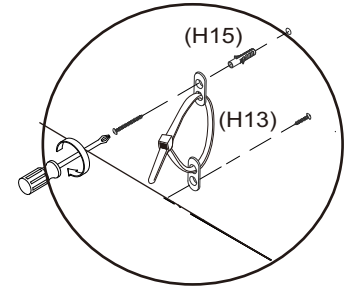

PRODUCT INFORMATION
MARIKKA CABINET
82057282

(H13)
Anti tipping
1 pcs

(H15)
Fischer S6
1 pc

(H4)
Brass Hinge
6 pcs

(H12)
JF Screw Ø6 x 19 mm
24 pcs

(H1)
Minifix Housing
28 pcs

(H2)
Minifix Bolt
28 pcs

(H3)
Dowel Ø8x30
20 pcs

(H4)
Brass Hinge
6 pcs

(H5)
Magnetic Catches
2 pcs

(H6)
JP Screw Ø6 x 16 mm
4 pcs

(H7)
Plat Catches
2 pcs

(H8)
JF Screw Ø6 x 12 mm
4 pcs

(H9)
JP Screw Ø6 x 12 mm
24 pcs

(H10)
JP Screw Ø8 x 25 mm
2 pcs

(H11)
JP Screw Ø8 x 32 mm
4 pcs

(H12)
JF Screw Ø6 x 19 mm
24 pcs

(H13)
Anti tipping
1 pcs

(H14)
Handle
2 pcs

(H15)
Fischer S6
1 pc

9

8

(H10)
JP Screw Ø8 x 25 mm
2 pcs

1