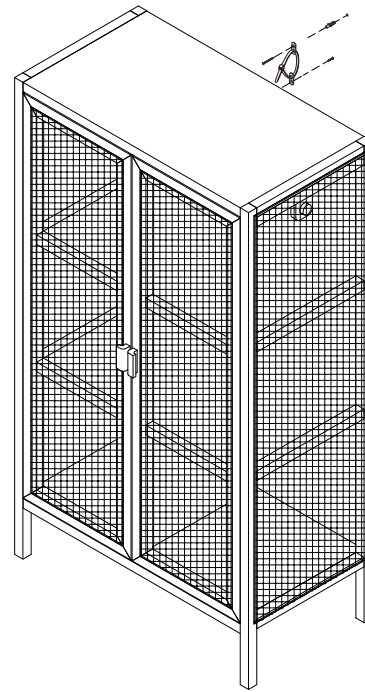

PRODUCT INFORMATION
MARIKKA CABINET
82057282

(H13)
Anti tipping
1 pcs

(H15)
Fischer S6
1 pc

(H4)
Brass Hinge
6 pcs

(H12)
JF Screw Ø6 x 19 mm
24 pcs

(H1)
Minifix Housing
28 pcs

(H2)
Minifix Bolt
28 pcs

(H3)
Dowel Ø8x30
20 pcs

(H4)
Brass Hinge
6 pcs

(H5)
Magnetic Catches
2 pcs

(H6)
JP Screw Ø6 x 16 mm
4 pcs

(H7)
Plat Catches
2 pcs

(H8)
JF Screw Ø6 x 12 mm
4 pcs

(H9)
JP Screw Ø6 x 12 mm
24 pcs

(H10)
JP Screw Ø8 x 25 mm
2 pcs

(H11)
JP Screw Ø8 x 32 mm
4 pcs