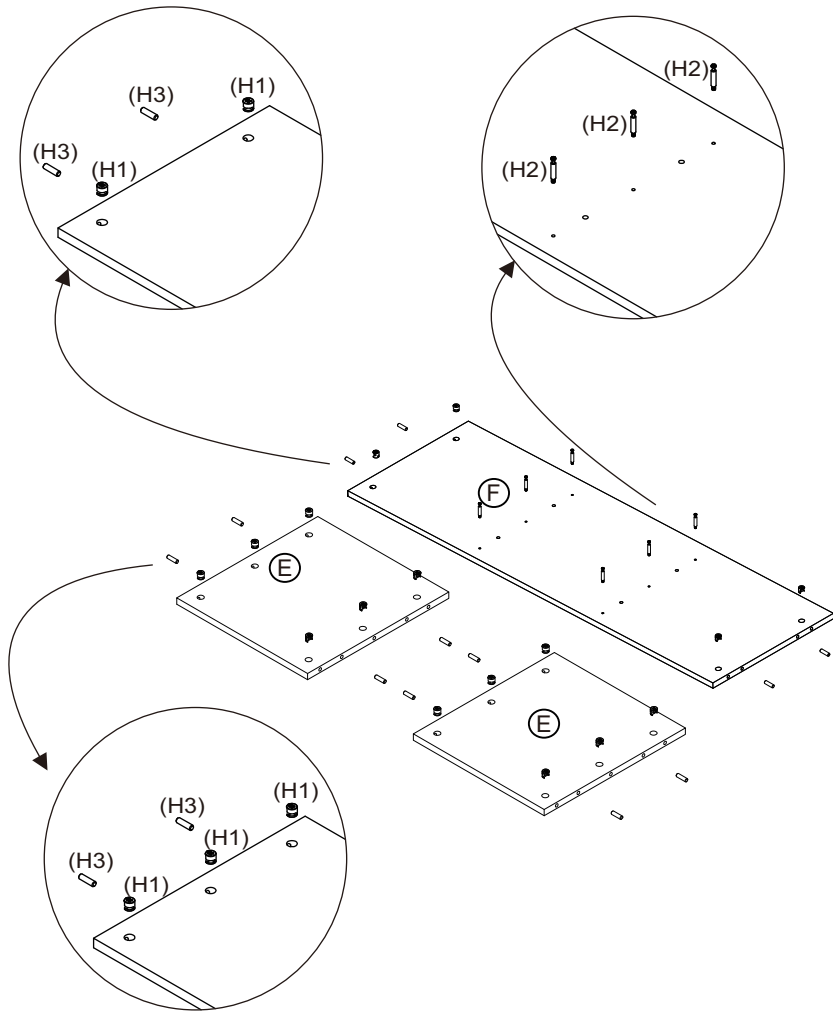

(H12)
JF Screw Ø6 x 19 mm
24 pcs

(H13)
Anti tipping
1 pcs

(H14)
Handle
2 pcs

(H15)
Fischer S6
1 pc

9

8

(H10)
JP Screw Ø8 x 25 mm
2 pcs

1

(H1)
Minifix Housing
12 pcs

(H2)
Minifix Bolt
4 pcs

(H3)
Dowel Ø8x30
8 pcs

(H5)
Magnetic Catches
2 pcs

(H6)
JP Screw Ø6 x 16 mm
4 pcs

2

(H1)
Minifix Housing
16 pcs

(H2)
Minifix Bolt
6 pcs

(H3)
Dowel Ø8x30
12 pcs

7

(H9)
JP Screw Ø6 x 12 mm
24 pcs

6

3

(H2)
Minifix Bolt
18 pcs

4

5