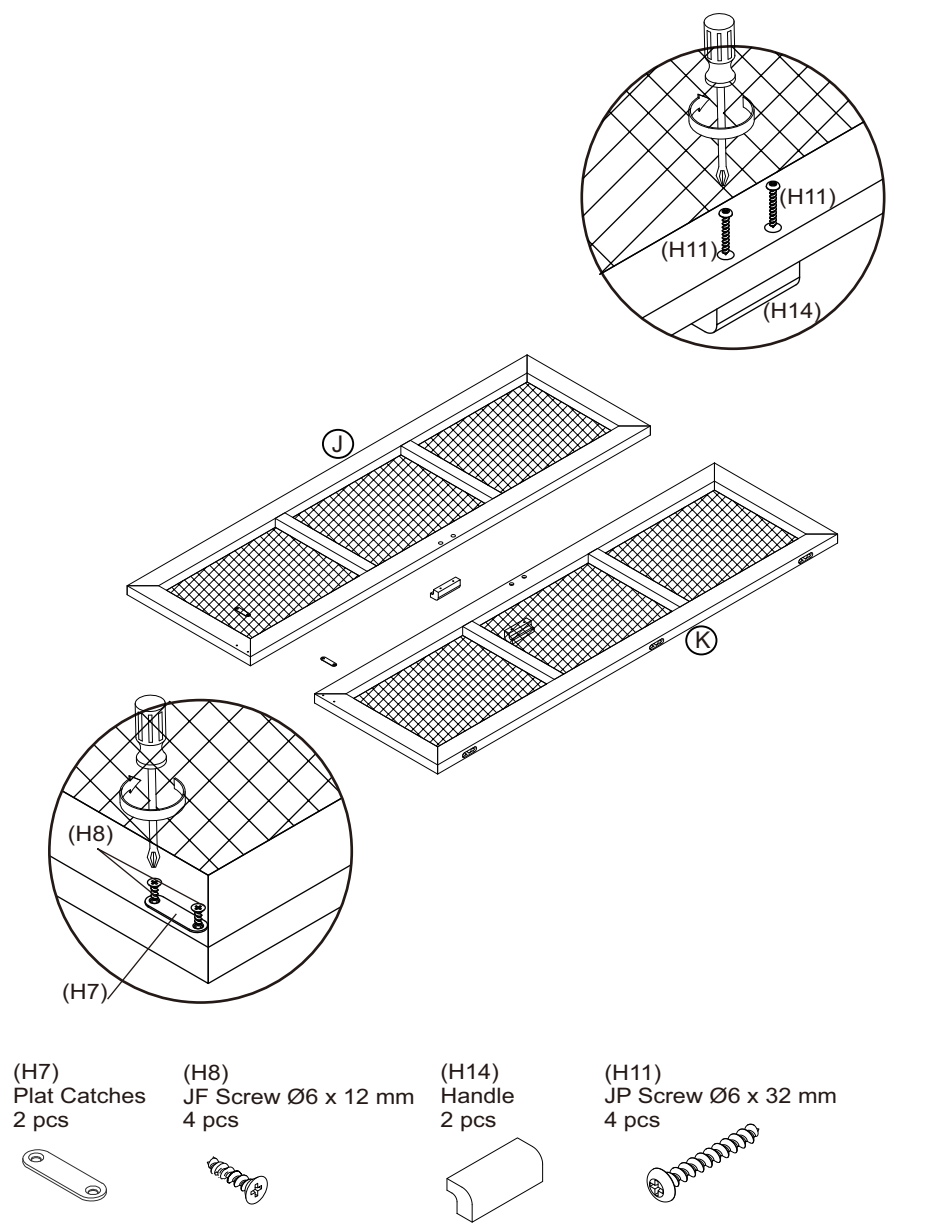

(H12)
JF Screw Ø6 x 19 mm
24 pcs

(H13)
Anti tipping
1 pcs

(H14)
Handle
2 pcs

(H15)
Fischer S6
1 pc

9

8

(H10)
JP Screw Ø8 x 25 mm
2 pcs

1

(H1)
Minifix Housing
12 pcs

(H2)
Minifix Bolt
4 pcs

(H3)
Dowel Ø8x30
8 pcs

(H5)
Magnetic Catches
2 pcs

(H6)
JP Screw Ø6 x 16 mm
4 pcs

2

(H1)
Minifix Housing
16 pcs

(H2)
Minifix Bolt
6 pcs

(H3)
Dowel Ø8x30
12 pcs

7

(H9)
JP Screw Ø6 x 12 mm
24 pcs

6

3

(H2)
Minifix Bolt
18 pcs

4

5