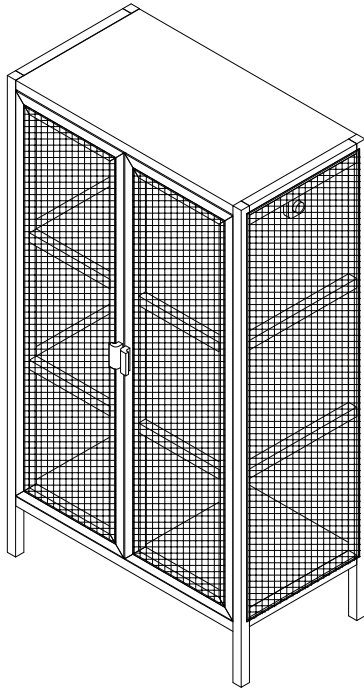

PRODUCT INFORMATION
MARIKKA CABINET
82057282

(H13)
Anti tipping
1 pcs

(H15)
Fischer S6
1 pc

(H4)
Brass Hinge
6 pcs

(H12)
JF Screw Ø6 x 19 mm
24 pcs

(H1)
Minifix Housing
28 pcs

(H2)
Minifix Bolt
28 pcs

(H3)
Dowel Ø8x30
20 pcs

(H4)
Brass Hinge
6 pcs

(H5)
Magnetic Catches
2 pcs

(H6)
JP Screw Ø6 x 16 mm
4 pcs

(H7)
Plat Catches
2 pcs

(H8)
JF Screw Ø6 x 12 mm
4 pcs

(H9)
JP Screw Ø6 x 12 mm
24 pcs

(H10)
JP Screw Ø8 x 25 mm
2 pcs

(H11)
JP Screw Ø8 x 32 mm
4 pcs