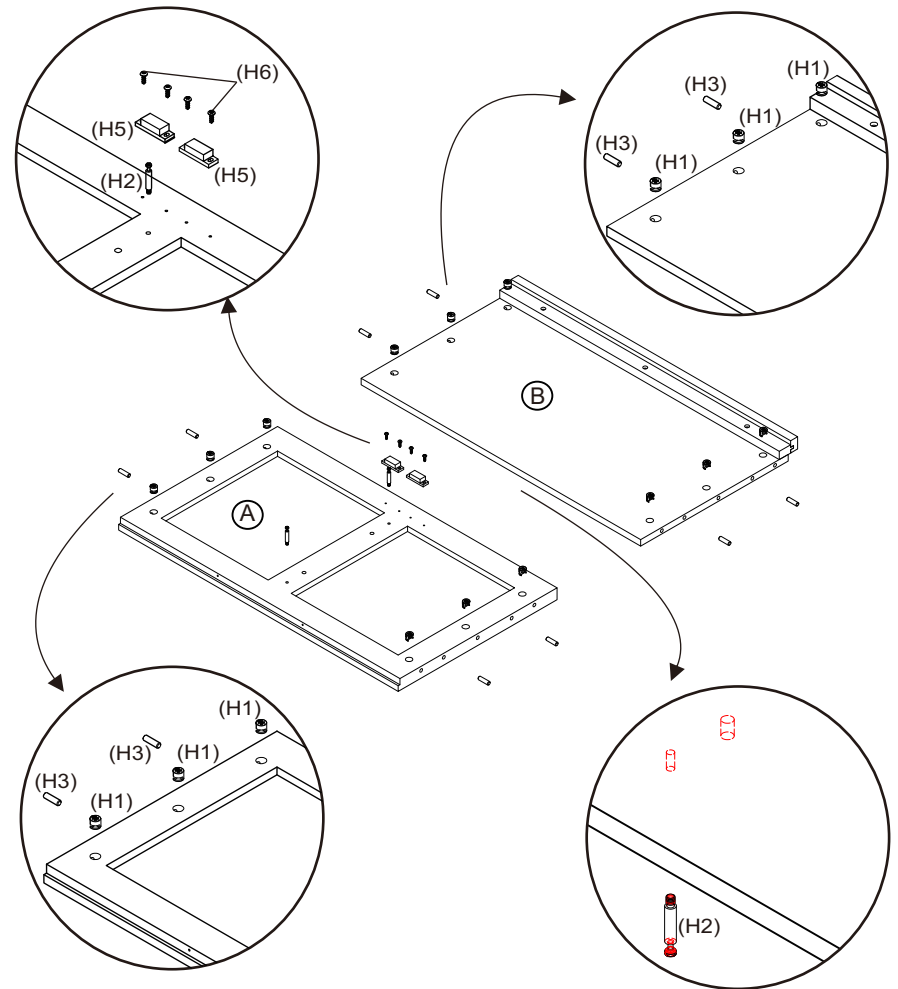

(H4)
Brass Hinge
6 pcs

(H5)
Magnetic Catches
2 pcs

(H6)
JP Screw Ø6 x 16 mm
4 pcs

(H7)
Plat Catches
2 pcs

(H8)
JF Screw Ø6 x 12 mm
4 pcs

(H9)
JP Screw Ø6 x 12 mm
24 pcs

(H10)
JP Screw Ø8 x 25 mm
2 pcs

(H11)
JP Screw Ø8 x 32 mm
4 pcs

(H12)
JF Screw Ø6 x 19 mm
24 pcs

(H13)
Anti tipping
1 pcs

(H14)
Handle
2 pcs

(H15)
Fischer S6
1 pc

9

8

(H10)
JP Screw Ø8 x 25 mm
2 pcs

1

(H1)
Minifix Housing
12 pcs

(H2)
Minifix Bolt
4 pcs

(H3)
Dowel Ø8x30
8 pcs

(H5)
Magnetic Catches
2 pcs

(H6)
JP Screw Ø6 x 16 mm
4 pcs

2

(H1)
Minifix Housing
16 pcs

(H2)
Minifix Bolt
6 pcs

(H3)
Dowel Ø8x30
12 pcs

7

(H9)
JP Screw Ø6 x 12 mm
24 pcs

6

3

(H2)
Minifix Bolt
18 pcs

4

5