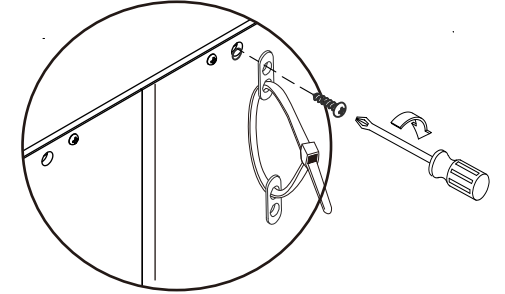

PRODUCT INFORMATION
MARIKKA CABINET
82057282

(H13)
Anti tipping
1 pcs

(H15)
Fischer S6
1 pc

(H4)
Brass Hinge
6 pcs

(H12)
JF Screw Ø6 x 19 mm
24 pcs

(H1)
Minifix Housing
28 pcs

(H2)
Minifix Bolt
28 pcs

(H3)
Dowel Ø8x30
20 pcs

(H4)
Brass Hinge
6 pcs

(H5)
Magnetic Catches
2 pcs

(H6)
JP Screw Ø6 x 16 mm
4 pcs

(H7)
Plat Catches
2 pcs

(H8)
JF Screw Ø6 x 12 mm
4 pcs

(H9)
JP Screw Ø6 x 12 mm
24 pcs

(H10)
JP Screw Ø8 x 25 mm
2 pcs

(H11)
JP Screw Ø8 x 32 mm
4 pcs