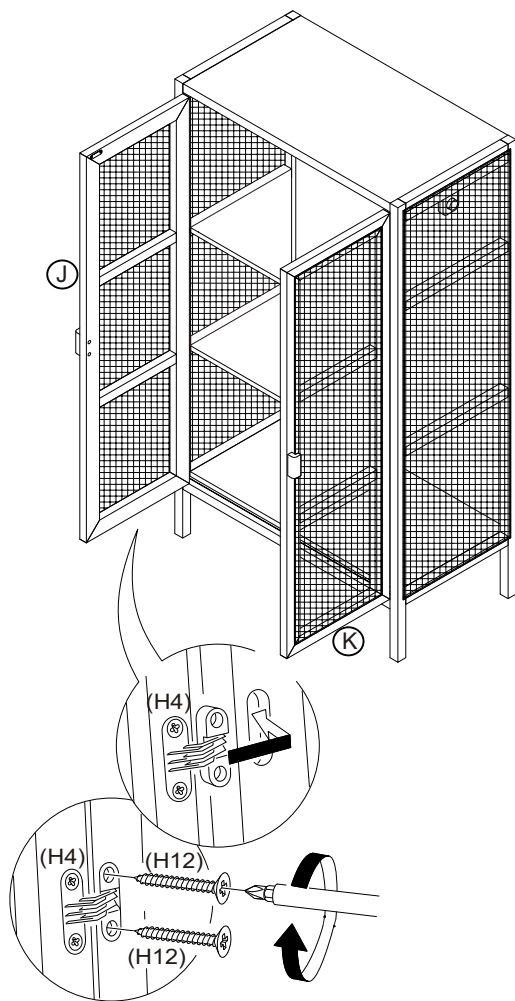

PRODUCT INFORMATION
MARIKKA CABINET
82057282

(H13)
Anti tipping
1 pcs

(H15)
Fischer S6
1 pc

(H4)
Brass Hinge
6 pcs

(H12)
JF Screw Ø6 x 19 mm
24 pcs

(H1)
Minifix Housing
28 pcs

(H2)
Minifix Bolt
28 pcs

(H3)
Dowel Ø8x30
20 pcs

(H4)
Brass Hinge
6 pcs

(H5)
Magnetic Catches
2 pcs

(H6)
JP Screw Ø6 x 16 mm
4 pcs

(H7)
Plat Catches
2 pcs

(H8)
JF Screw Ø6 x 12 mm
4 pcs

(H9)
JP Screw Ø6 x 12 mm
24 pcs

(H10)
JP Screw Ø8 x 25 mm
2 pcs

(H11)
JP Screw Ø8 x 32 mm
4 pcs